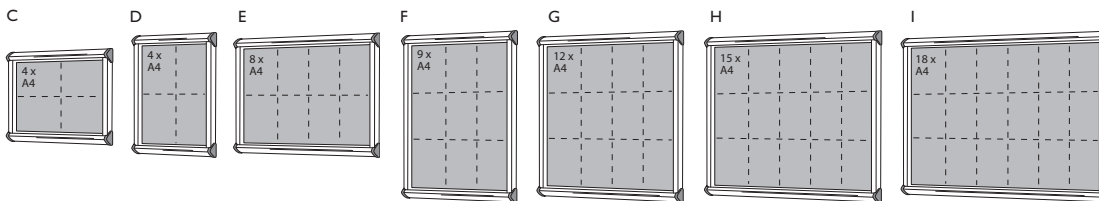

# EXTERNAL SHIELD DISPLAY

display

**EXTENDED RANGE**

**External Shield Showcases**

External Dim's H x W	Pinnable area H x W	Stock Combination	Aluminium Frame	Colour Frame	Polished Frame
<b>C</b> 57 x 71.2cm	44.5 x 62cm	<b>SCEL4</b> £259.00	<b>SCEL4</b> £259.00	<b>SCEL4</b> £293.00	<b>SCEL4</b> £351.00
<b>D</b> 75 x 53.7cm	62 x 44.5cm	<b>SCEP4</b> £241.00	<b>SCEP4</b> £241.00	<b>SCEP4</b> £272.00	<b>SCEP4</b> £326.00
<b>E</b> 75 x 96.7cm	62 x 87.5cm	<b>SCEL8</b> £345.00	<b>SCEL8</b> £345.00	<b>SCEL8</b> £390.00	<b>SCEL8</b> £468.00
<b>F</b> 105 x 75.2cm	92 x 66cm	<b>SCEP8</b> £350.00	<b>SCEP8</b> £350.00	<b>SCEP8</b> £396.00	<b>SCEP8</b> £475.00
<b>G</b> 105 x 101.2cm	92 x 92cm	<b>SCEP12</b> £425.00	<b>SCEP12</b> £425.00	<b>SCEP12</b> £480.00	<b>SCEP12</b> £576.00
<b>H</b> 105 x 118.2cm	92 x 109cm	<b>SCEP15</b> £472.00	<b>SCEP15</b> £472.00	<b>SCEP15</b> £533.00	<b>SCEP15</b> £640.00
<b>I</b> 105 x 139.7cm	92 x 130.5cm	<b>SCEP18</b> £477.00	<b>SCEP18</b> £477.00	<b>SCEP18</b> £539.00	<b>SCEP18</b> £647.00

**STOCK COMBINATION**

**ALUMINIUM COLOUR FRAME**

**POLISHED FRAME**

**EXTERIOR WOVEN CLOTH**

**Shield® Exterior**

**SHOWCASES**

The full range of the Exterior Showcases includes many colour options to match your environment or corporate colours. All showcases are truly weatherproof and meet the European Standard EN60529 for water and dust ingress