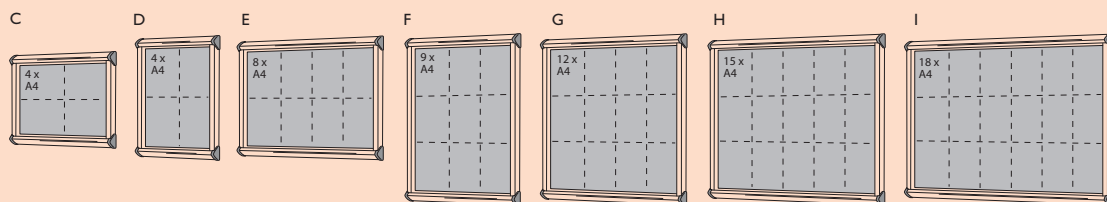

Simply quote the part number of your chosen model followed by your choice of fabric colour.

**EXAMPLE** - main picture

Illuminated 105 x 101.2cm = **SCEXP12**  
 Frame - Aluminium = **/AL**  
 Interior - Charcoal = **/CH**

Product Code **SCEXP12/AL/CH**

**NEW ILLUMINATED EXTERIOR SHIELD SHOWCASE EXAMPLE - SCEXP12/AL/CH**

**STOCK COLOUR ALUMINIUM CASE / PINNABLE CORK**

**NEW RANGE**

Illuminated External Shield Showcases		Illuminated Stock Combination		Illuminated Aluminium Frame		Illuminated Colour Frame		Illuminated Polished Frame	
External Dim's	Pinnable area								
H x W	H x W								
<b>C</b> 57 x 71.2cm	44.5 x 62cm	<b>SCEXL4</b>	<b>£369.00</b>	<b>SCEXL4</b>	<b>£369.00</b>	<b>SCEXL4</b>	<b>£403.00</b>	<b>SCEXL4</b>	<b>£461.00</b>
<b>D</b> 75 x 53.7cm	62 x 44.5cm	<b>SCEXP4</b>	<b>£351.00</b>	<b>SCEXP4</b>	<b>£351.00</b>	<b>SCEXP4</b>	<b>£382.00</b>	<b>SCEXP4</b>	<b>£436.00</b>
<b>E</b> 75 x 96.7cm	62 x 87.5cm	<b>SCEXL8</b>	<b>£485.00</b>	<b>SCEXL8</b>	<b>£485.00</b>	<b>SCEXL8</b>	<b>£530.00</b>	<b>SCEXL8</b>	<b>£608.00</b>
<b>F</b> 105 x 75.2cm	92 x 66cm	<b>SCEXP8</b>	<b>£490.00</b>	<b>SCEXP8</b>	<b>£490.00</b>	<b>SCEXP8</b>	<b>£536.00</b>	<b>SCEXP8</b>	<b>£613.00</b>
<b>G</b> 105 x 101.2cm	92 x 92cm	<b>SCEXP12</b>	<b>£585.00</b>	<b>SCEXP12</b>	<b>£585.00</b>	<b>SCEXP12</b>	<b>£640.00</b>	<b>SCEXP12</b>	<b>£736.00</b>
<b>H</b> 105 x 118.2cm	92 x 109cm	<b>SCEXP15</b>	<b>£632.00</b>	<b>SCEXP15</b>	<b>£632.00</b>	<b>SCEXP15</b>	<b>£693.00</b>	<b>SCEXP15</b>	<b>£800.00</b>
<b>I</b> 105 x 139.7cm	92 x 130.5cm	<b>SCEXP18</b>	<b>£637.00</b>	<b>SCEXP18</b>	<b>£637.00</b>	<b>SCEXP18</b>	<b>£699.00</b>	<b>SCEXP18</b>	<b>£807.00</b>