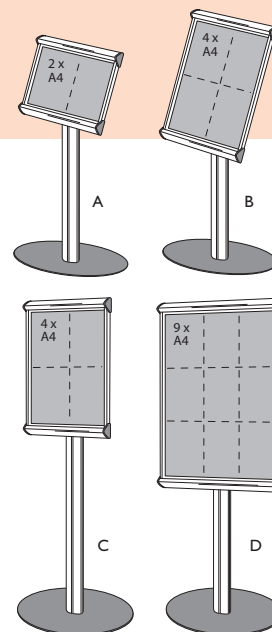

### EXAMPLE - main picture

Small Multi-Colour 4 Panel = **SSILS**  
 Frame - Red = **/RD**  
 Interior - Gun Metal = **/GM**

PRODUCT CODE **SSILS/RD/GM**

1M HIGH STAND  
 EXAMPLE - SSILS/RD/GM

**EXTENDED RANGE**

#### Loop Nylon

	External Dim's H x W	Stand Height	Pinnable area H x W
A Ex-Small	44.6 x 49.1cm	1m	33 x 44.5cm
B Small	73.5 x 49.1cm	1m	61.9 x 44.5cm
C Small	73.5 x 49.1cm	1.8m	61.9 x 44.5cm
D Medium	103.7 x 70.7cm	1.8m	92.1 x 66cm

#### Grooved Letterboard

	External Dim's H x W	Stand Height	Pinnable area H x W
A Ex-Small	44.6 x 49.1cm	1m	33 x 44.5cm
B Small	73.5 x 49.1cm	1m	61.9 x 44.5cm
C Small	73.5 x 49.1cm	1.8m	61.9 x 44.5cm
D Medium	103.7 x 70.7cm	1.8m	92.1 x 66cm

#### Drywipe Whiteboard

	External Dim's H x W	Stand Height	Pinnable area H x W
A Ex-Small	44.6 x 49.1cm	1m	33 x 44.5cm
B Small	73.5 x 49.1cm	1m	61.9 x 44.5cm
C Small	73.5 x 49.1cm	1.8m	61.9 x 44.5cm
D Medium	103.7 x 70.7cm	1.8m	92.1 x 66cm