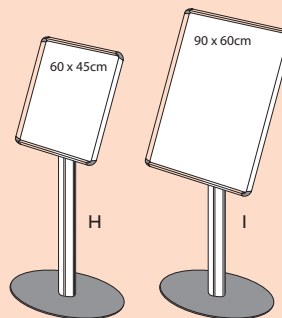

SHIELD CO-ORDINATED DISPLAY

display

SHIELD WHITEBOARD
 ALUMINIUM FRAME
 180 X 120CM

SHIELD FREESTANDING
 WHITEBOARD BLUE
 FRAME 90 X 60CM

Shield®

WHITEBOARDS

A stylish whiteboard to compliment the entire Shield range of products, available in a wide range of finishes to match your colour scheme.

Shield®

FREESTANDING WHITEBOARDS

The ideal freestanding whiteboard for frequently changing information. Perfect for busy reception/foyer areas, training venues, refectories, and point of sale.

- Steel stand, 1 metre high to mounting point finished in attractive mid-grey.
- Two sizes of whiteboards available that can be mounted portrait or landscape.
- Choice of anodised aluminium or coloured trim.
- Quality laminate drywipe surface.

Shield Whiteboards

External Dim's

		Full range frame options		
		Aluminium	Colour	Polished
A	60 x 45cm	SW31 £47.00	£52.00	£60.00
B	90 x 60cm	SW32 £53.00	£57.00	£66.00
C	120 x 90cm	SW43 £74.00	£79.00	£91.00
D	120 x 120cm	SW44 £104.00	£111.00	£128.00
E	150 x 120cm	SW54 £141.00	£151.00	£174.00
F	180 x 120cm	SW64 £156.00	£167.00	£192.00
G	240 x 120cm	SW84 £172.00	£184.00	£212.00

Shield® Whiteboard Stands

External Dim's

		Stock Aluminium		Full range frame options		
	H x W			Colour	Polished	
H	60 x 45cm	SFW005	£155.00	SFW005	£160.00	£168.00
I	90 x 60cm	SFW015	£161.00	SFW015	£165.00	£174.00