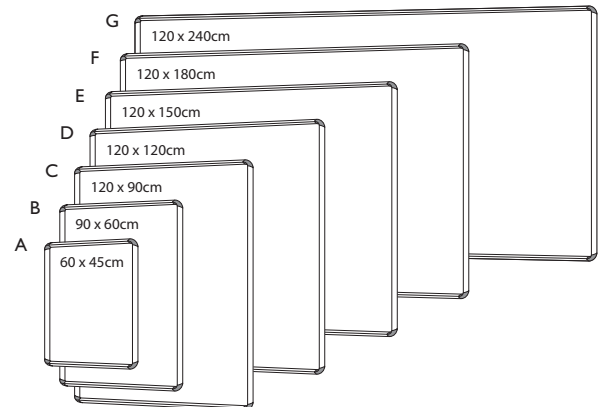

ALUMINIUM

COLOUR FRAME

POLISHED FRAME