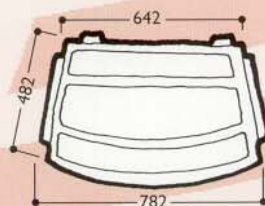

Specifications

UNIT AND FASCIA

POLES (L)

WEIGHTS	KG
Rigidtop	1.52
Base	1.14
Body Sheet	4.18
Poles Set (6 pieces).....	2.00
Fascia	0.73
Bag	1.04

PACKING

Individual Carton.....1.88
925mm x 845mm x 82mm

FRONT

SIDE

FASCIA AND POLES (L)

RIGIDTOP

BASE

BAG