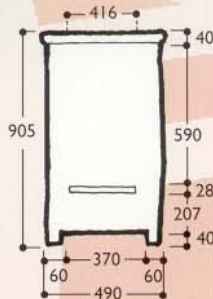

Specifications

UNIT AND FASCIA

POLES (L)

WEIGHTS	KG
Rigidtop	1.52
Base	1.14
Body Sheet	4.18
Poles Set (6 pieces).....	2.00
Fascia	0.73
Bag	1.04

PACKING

Individual Carton.....1.88
925mm x 845mm x 82mm

FRONT

SIDE