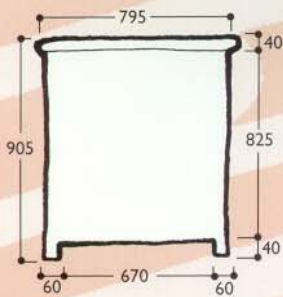

Specifications

UNIT AND FASCIA

POLES (L)

WEIGHTS	KG
Rigidtop	1.52
Base	1.14
Body Sheet	4.18
Poles Set (6 pieces).....	2.00
Fascia	0.73
Bag	1.04

PACKING

Individual Carton.....1.88
925mm x 845mm x 82mm

FRONT

SIDE