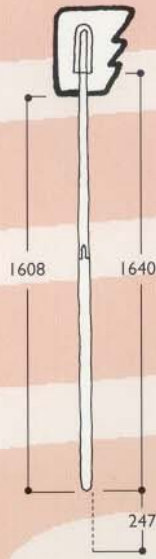

Specifications

UNIT AND FASCIA

POLES (L)

WEIGHTS	KG
Rigidtop	1.52
Base	1.14
Body Sheet	4.18
Poles Set (6 pieces).....	2.00
Fascia	0.73
Bag	1.04

PACKING

Individual Carton.....1.88
925mm x 845mm x 82mm

FRONT

SIDE

FASCIA AND POLES (L)

RIGIDTOP

BASE

BAG