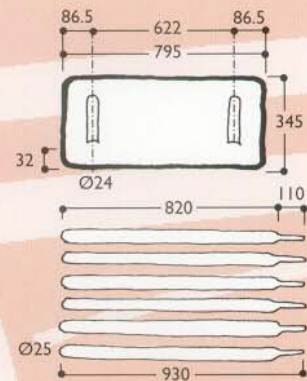

Specifications

UNIT AND FASCIA

POLES (L)

WEIGHTS	KG
Rigidtop	1.52
Base	1.14
Body Sheet	4.18
Poles Set (6 pieces).....	2.00
Fascia	0.73
Bag	1.04

PACKING

Individual Carton.....1.88
925mm x 845mm x 82mm

FRONT

SIDE