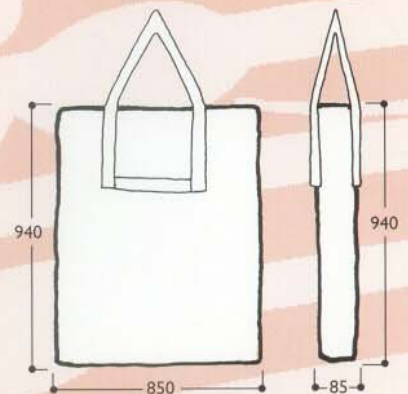

Specifications

UNIT AND FASCIA

POLES (L)

WEIGHTS	KG
Rigidtop	1.52
Base	1.14
Body Sheet	4.18
Poles Set (6 pieces).....	2.00
Fascia	0.73
Bag	1.04

PACKING

Individual Carton.....1.88
925mm x 845mm x 82mm

FRONT

SIDE

FASCIA AND POLES (L)

RIGIDTOP

BASE

BAG