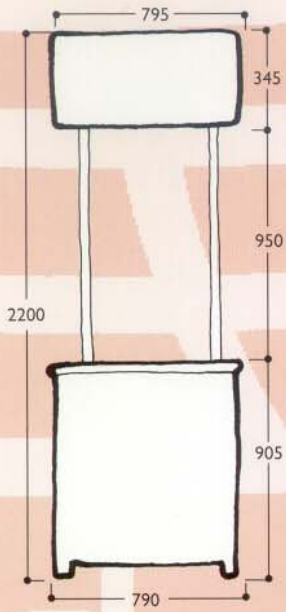

Specifications

UNIT AND FASCIA

POLES (L)

WEIGHTS	KG
Rigidtop	1.52
Base	1.14
Body Sheet	4.18
Poles Set (6 pieces).....	2.00
Fascia	0.73
Bag	1.04

PACKING

Individual Carton.....1.88
925mm x 845mm x 82mm

FRONT

SIDE

FASCIA AND POLES (L)

RIGIDTOP

BASE

BAG