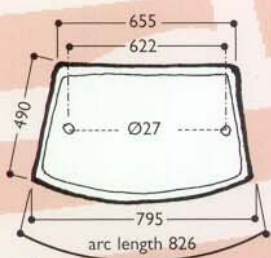

Specifications

UNIT AND FASCIA

POLES (L)

WEIGHTS	KG
Rigidtop	1.52
Base	1.14
Body Sheet	4.18
Poles Set (6 pieces).....	2.00
Fascia	0.73
Bag	1.04

PACKING

Individual Carton.....1.88
925mm x 845mm x 82mm

RIGIDTOP

BASE

BAG