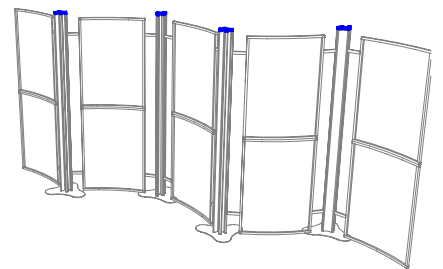

POD *design modules*

POD 01

Curved frame display for 3 graphic panels 700x2010mm.

Single sided as standard

POD 02

Straight frame display for 3 graphic panels 700x2010mm.

Single sided as standard

POD 03

Straight frame 'Organic' display for 3 graphic panels 700x2010mm.

Single sided as standard

POD 04

Curved frame 'Organic' display for 3 graphic panels 700x2010mm.

Single sided as standard

POD 05

Curved frame 'Organic' display for 4 graphic panels, one each of 350x2010mm, 1050x2010mm, 668x2010mm, 709x2010mm.

Double sided as standard

POD 06

Curved frame 'Organic' display for 5 graphic panels, four at 700x2010mm, one at 709x2010mm

Double sided as standard

POD 07

Curved frame display for 3 graphic panels, two at 700x2010mm and one at 709x2010mm

Double sided as standard

POD 08

Straight frame 'Organic' display with Multi-media Player

Double sided as standard

POD accessories

M1444 illuminated top
for 120mm round uprights

M1443 decorative top
for 80/120mm round uprights