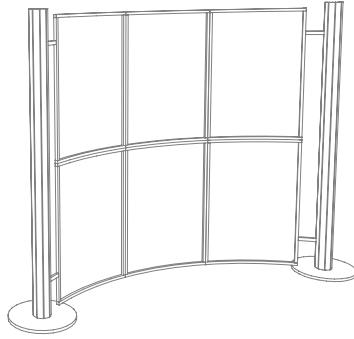

POD *design modules*

POD 01

Curved frame display for 3 graphic panels 700x2010mm.

Single sided as standard

POD 02

Straight frame display for 3 graphic panels 700x2010mm.

Single sided as standard

POD 03

Straight frame 'Organic' display for 3 graphic panels 700x2010mm.

Single sided as standard

POD 04

Curved frame 'Organic' display for 3 graphic panels 700x2010mm.

Single sided as standard

POD 05

Curved frame 'Organic' display for 4 graphic panels, one each of 350x2010mm, 1050x2010mm, 668x2010mm, 709x2010mm.

Double sided as standard

POD 06

Curved frame 'Organic' display for 5 graphic panels, four at 700x2010mm, one at 709x2010mm

Double sided as standard

POD 07

Curved frame display for 3 graphic panels, two at 700x2010mm and one at 709x2010mm

Double sided as standard

POD 08

Straight frame 'Organic' display with Multi-media Player

Double sided as standard

POD accessories

M1444 illuminated top
for 120mm round uprights

M1443 decorative top
for 80/120mm round uprights