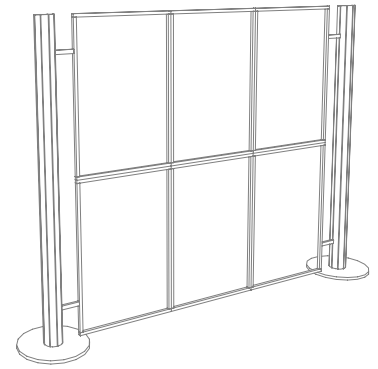

POD *design modules*

POD 01

Curved frame display for 3 graphic panels 700x2010mm.

Single sided as standard

POD 02

Straight frame display for 3 graphic panels 700x2010mm.

Single sided as standard

POD 03

Straight frame 'Organic' display for 3 graphic panels 700x2010mm.

Single sided as standard

POD 04

Curved frame 'Organic' display for 3 graphic panels 700x2010mm.

Single sided as standard

POD 05

Curved frame 'Organic' display for 4 graphic panels, one each of 350x2010mm, 1050x2010mm, 668x2010mm, 709x2010mm.

Double sided as standard

POD 06

Curved frame 'Organic' display for 5 graphic panels, four at 700x2010mm, one at 709x2010mm

Double sided as standard

POD 07

Curved frame display for 3 graphic panels, two at 700x2010mm and one at 709x2010mm

Double sided as standard

POD 08

Straight frame 'Organic' display with Multi-media Player

Double sided as standard

POD accessories

M1444 illuminated top
for 120mm round uprights

M1443 decorative top
for 80/120mm round uprights