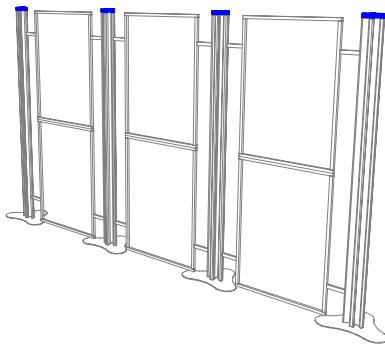

POD *design modules*

POD 01

Curved frame display for 3 graphic panels 700x2010mm.

Single sided as standard

POD 02

Straight frame display for 3 graphic panels 700x2010mm.

Single sided as standard

POD 03

Straight frame 'Organic' display for 3 graphic panels 700x2010mm.

Single sided as standard

POD 04

Curved frame 'Organic' display for 3 graphic panels 700x2010mm.

Single sided as standard

POD 05

Curved frame 'Organic' display for 4 graphic panels, one each of 350x2010mm, 1050x2010mm, 668x2010mm, 709x2010mm.

Double sided as standard

POD 06

Curved frame 'Organic' display for 5 graphic panels, four at 700x2010mm, one at 709x2010mm

Double sided as standard

POD 07

Curved frame display for 3 graphic panels, two at 700x2010mm and one at 709x2010mm

Double sided as standard

POD 08

Straight frame 'Organic' display with Multi-media Player

Double sided as standard

POD accessories

M1444 illuminated top
for 120mm round uprights

M1443 decorative top
for 80/120mm round uprights