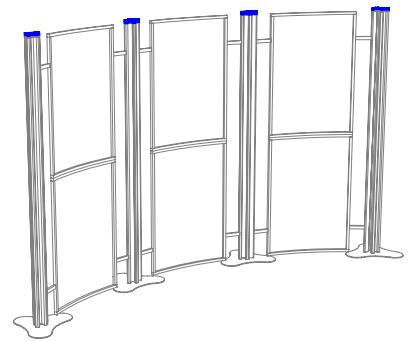

POD *design modules*

POD 01

Curved frame display for 3 graphic panels 700x2010mm.

Single sided as standard

POD 02

Straight frame display for 3 graphic panels 700x2010mm.

Single sided as standard

POD 03

Straight frame 'Organic' display for 3 graphic panels 700x2010mm.

Single sided as standard

POD 04

Curved frame 'Organic' display for 3 graphic panels 700x2010mm.

Single sided as standard

POD 05

Curved frame 'Organic' display for 4 graphic panels, one each of 350x2010mm, 1050x2010mm, 668x2010mm, 709x2010mm.

Double sided as standard

POD 06

Curved frame 'Organic' display for 5 graphic panels, four at 700x2010mm, one at 709x2010mm

Double sided as standard

POD 07

Curved frame display for 3 graphic panels, two at 700x2010mm and one at 709x2010mm

Double sided as standard

POD 08

Straight frame 'Organic' display with Multi-media Player

Double sided as standard

POD accessories

M1444 illuminated top
for 120mm round uprights

M1443 decorative top
for 80/120mm round uprights