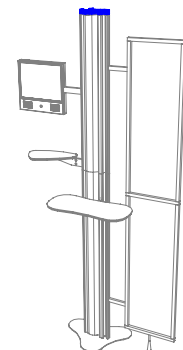

Double sided as standard

POD 06

Curved frame 'Organic' display for 5 graphic panels, four at 700x2010mm, one at 709x2010mm

Double sided as standard

POD 07

Curved frame display for 3 graphic panels, two at 700x2010mm and one at 709x2010mm

Double sided as standard

POD 08

Straight frame 'Organic' display with Multi-media Player

Double sided as standard

POD accessories

M1444 illuminated top
for 120mm round uprights

M1443 decorative top
for 80/120mm round uprights

M1440 conical top
for 80/120mm round uprights

VA1212 display shelf

VA1216/17 display shelf
left or right handed

VA1211 display shelf

VA5032/36 literature shelf
left or right handed

VA5021 floodlight
200w, 240v halogen