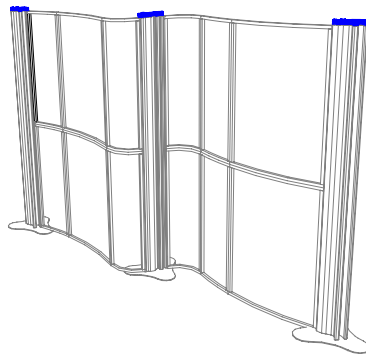

POD *design modules*

POD 01

Curved frame display for 3 graphic panels 700x2010mm.

Single sided as standard

POD 02

Straight frame display for 3 graphic panels 700x2010mm.

Single sided as standard

POD 03

Straight frame 'Organic' display for 3 graphic panels 700x2010mm.

Single sided as standard

POD 04

Curved frame 'Organic' display for 3 graphic panels 700x2010mm.

Single sided as standard

POD 05

Curved frame 'Organic' display for 4 graphic panels, one each of 350x2010mm, 1050x2010mm, 668x2010mm, 709x2010mm.

Double sided as standard

POD 06

Curved frame 'Organic' display for 5 graphic panels, four at 700x2010mm, one at 709x2010mm

Double sided as standard

POD 07

Curved frame display for 3 graphic panels, two at 700x2010mm and one at 709x2010mm

Double sided as standard

POD 08

Straight frame 'Organic' display with Multi-media Player

Double sided as standard

POD accessories

M1444 illuminated top
for 120mm round uprights

M1443 decorative top
for 80/120mm round uprights