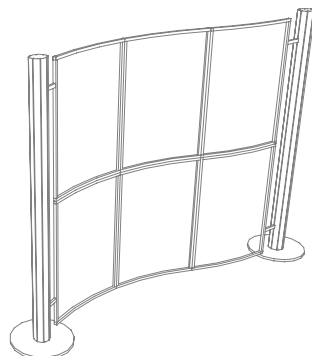

POD *design modules*

POD 01

Curved frame display for 3 graphic panels 700x2010mm.

Single sided as standard

POD 02

Straight frame display for 3 graphic panels 700x2010mm.

Single sided as standard

POD 03

Straight frame 'Organic' display for 3 graphic panels 700x2010mm.

Single sided as standard

POD 04

Curved frame 'Organic' display for 3 graphic panels 700x2010mm.

Single sided as standard

POD 05

Curved frame 'Organic' display for 4 graphic panels, one each of 350x2010mm, 1050x2010mm, 668x2010mm, 709x2010mm.

Double sided as standard

POD 06

Curved frame 'Organic' display for 5 graphic panels, four at 700x2010mm, one at 709x2010mm

Double sided as standard

POD 07

Curved frame display for 3 graphic panels, two at 700x2010mm and one at 709x2010mm

Double sided as standard

POD 08

Straight frame 'Organic' display with Multi-media Player

Double sided as standard

POD accessories

M1444 illuminated top
for 120mm round uprights

M1443 decorative top
for 80/120mm round uprights